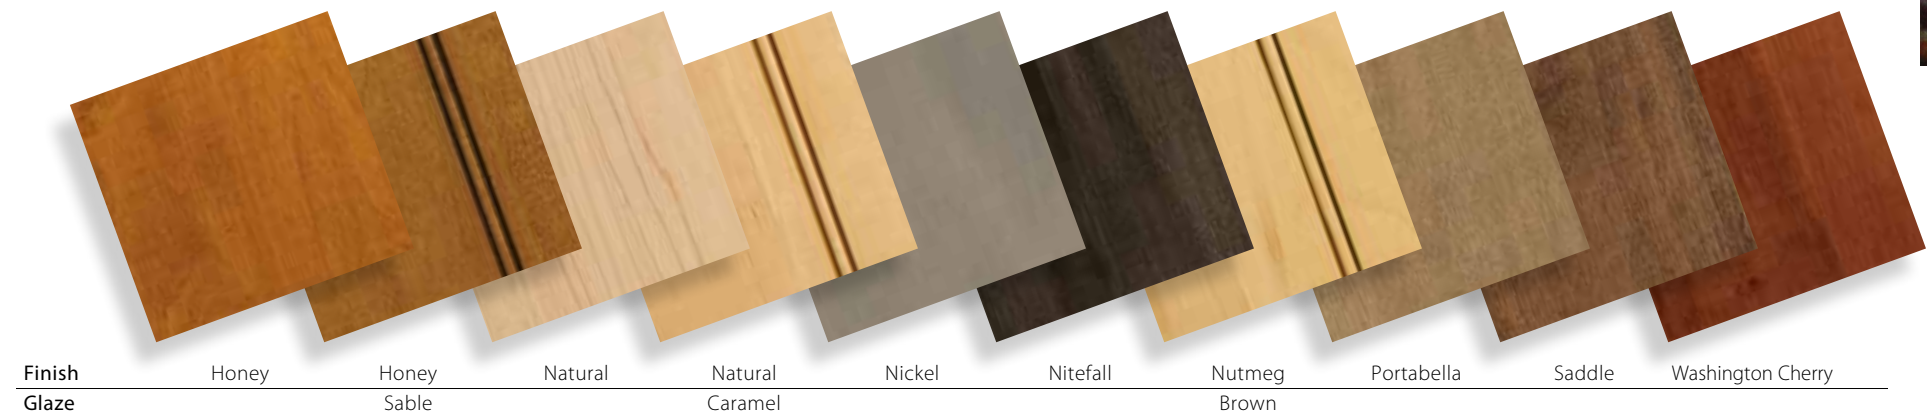

COLOR GUIDE

POTOMAC SHORES FINISHING GUIDE

Hard Maple

All samples on this page shown in Hard Maple.

Finish	Autumn	Autumn	Bordeaux	Bordeaux	Chestnut	Chestnut	Colonial	Colonial	Cordovan	Cordovan
Glaze		Brown		Sable		Sable		Sable		Sable

Finish	Driftwood	Driftwood	Ginger	Ginger	Ginger	Harvest Gold	Harvest Gold	Honey	Honey	Espresso
Glaze		Pewter		White	Brown		Brown		Sable	

Cherry

Finish	Natural	Natural	Nickel	Nitefall	Nutmeg	Portabella	Dark Roast	Saddle	Washington Cherry	Washington Cherry
Glaze		Sable			Caramel					Sable

& More tones

Walnut-Colonial Sable

Specie	Alder	Alder	Alder	Alder	Alder	Alder	Hickory	Hickory	Hickory	Hickory
Finish	Colonial	Colonial	Cordovan	Espresso	Honey	Nutmeg	Natural	Chestnut	Cordovan	Espresso
Glaze		Sable			Sable	White		Sable	Brown	Sable

Specie	Walnut	Walnut	Walnut	Walnut	White Birch	White Birch	White Birch	White Birch	White Oak	White Oak
Finish	Natural	Espresso	Cordovan	Driftwood	Alpine	Nickel	Nitefall	Washington Cherry	Colonial	Driftwood
Glaze		Sable		Pewter	White	Brown	Sable			Sable